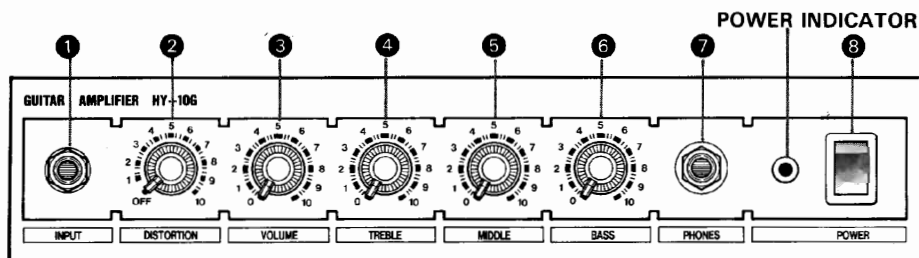

*Thank you for purchasing the Yamaha Guitar Amp HY-10G Budokan.
Please read this owner's manual carefully,
and enjoy your HY-10G Budokan for a long time.*

PRECAUTIONS

- Check for correct voltage before connecting the power cord to your AC outlet.
- When connecting the electric guitar and the amplifier, make sure to plug in the guitar before plugging in the amplifier. Plugging in the amplifier first may cause damage to the speaker.
- Be sure to turn the VOLUME control of the amplifier counterclockwise to its minimum position when plugging or unplugging the guitar cord and turning the power supply On and OFF.
- Always handle the amplifier with care. Rough handling or dropping it may result in deterioration of its performance.
- Disconnect the power cord from the AC outlet whenever there is thunderstorm to prevent accidents that may result from lightning.

CONTROL PANEL

- POWER INDICATOR**
- 1 INPUT**
Connect the guitar to this terminal.
 - 2 DISTORTION**
This controls the distortion.
 - 3 VOLUME**
This controls set the volume.
 - 4 TREBLE**
This controls the high frequencies (around 5 kHz).
 - 5 MIDDLE**
This controls the middle frequencies (around 800 Hz).
 - 6 BASS**
This controls the low frequencies (around 80 Hz).
 - 7 PHONES**
Connect a set of headphones to this jack.
 - 8 POWER**
This switch turns the mains power to the amplifier ON and OFF.

Power Requirements	
U.S. & Canadian models	120V AC, 60 Hz
General model	110V/120V/220V/240V AC, 50/60Hz
Power Consumption	
U.S. & Canadian models	50 W
General model	50 W
Size (W x H x D)	320 x 340 x 210 mm (12-5/8" x 13-3/8" x 8-1/4")
Weight	6.4 kg (14 lbs. 2 ozs.)