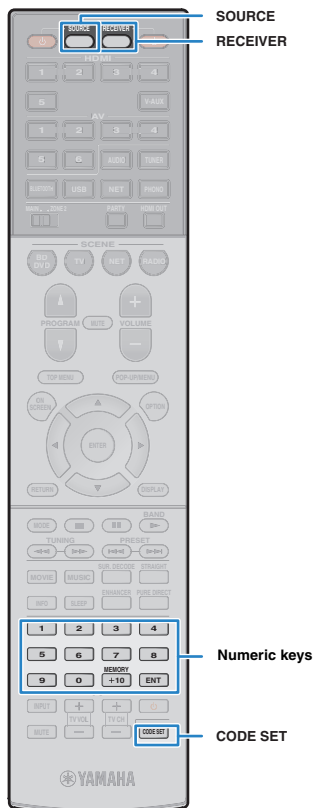

Changing the remote control ID of the remote control

Change the remote control's ID so that it matches the unit's remote control ID.

- Perform each of the following steps within 1 minute. Otherwise, the setting will be automatically canceled.

1. **1 Press CODE SET.**
2. **2 Press RECEIVER.**
3. **3 Use the numeric keys to enter “5019” (ID1) or “5020” (ID2).**

Once the remote control ID is registered successfully, the SOURCE indicator blinks twice.

If it blinks six times, registration failed. Repeat from Step 1.

- The registered remote control codes are not cleared even if you change the remote control ID.
- You can change the unit's remote control ID in the “ADVANCED SETUP” menu. For details, refer to “Owner's Manual”.