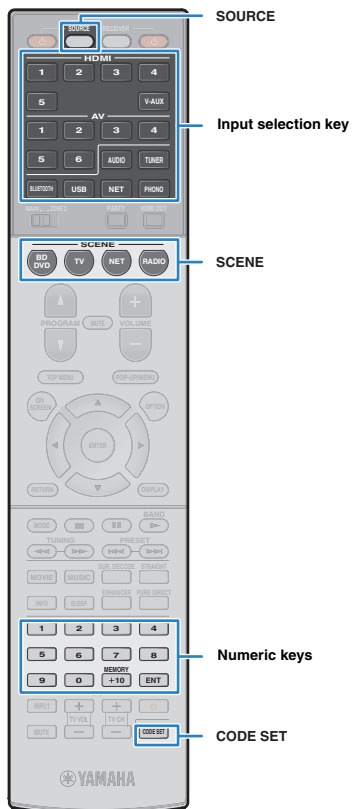

Changing the external device assigned to the SCENE keys

If you want to control your playback device after selecting a scene, follow the procedure below.

1. **1** If you have not registered the remote control code for the device yet, follow “Registering the remote control codes for playback device” (p.3).
2. **2** Hold down the corresponding SCENE key and input selection key together for more than 3 seconds.

Once the setting is successfully completed, the SOURCE indicator blinks twice.

If it blinks six times, the setting has failed. Repeat step 2.

Resetting remote control codes

You can reset a remote control code registered to each input selection key.

1. **1** Press **CODE SET**.
   SOURCE blinks twice.
   Perform each of the following steps within 1 minute. Otherwise, the setting will be canceled. If this happens, repeat from Step 1.
2. **2** Press the input selection key.
3. **3** Use the numeric keys to enter “5098”.

Once the remote control code is reset successfully, SOURCE blinks twice.

If it blinks six times, resetting has failed. Repeat from Step 1.

To reset the remote control to factory default settings

- ① Press **CODE SET**.
- ② Press **RECEIVER**.
- ③ Use the numeric keys to enter “9981”.