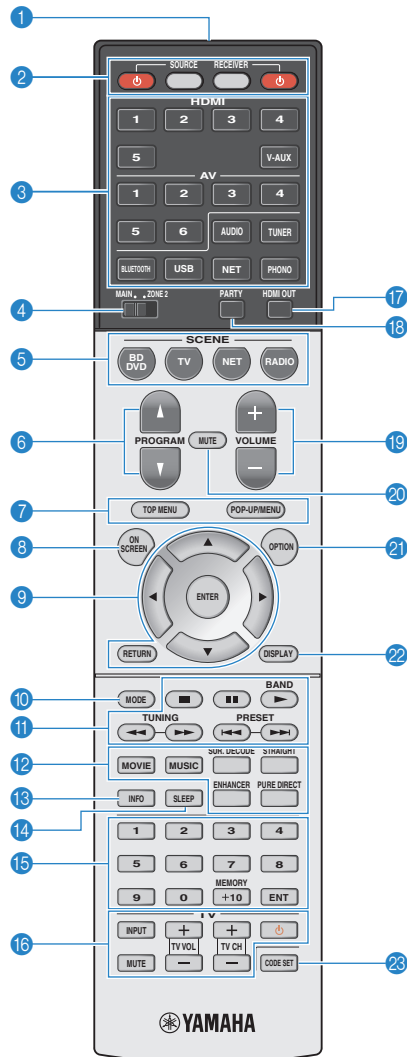

Remote control functions

1 Remote control signal transmitter

Transmits infrared signals.

2 SOURCE key

Turns on/off an external device.

SOURCE key

Sets the remote control to operate external devices (p.3). This key lights up in green after pressed.

RECEIVER key

Sets the remote control to operate the unit (p.3). This key lights up in orange after pressed.

RECEIVER key

Turns on/off (standby) the unit.

3 Input selection keys

Select an input source for playback.

4 MAIN/ZONE2 switch

Changes the zone (main zone or Zone2) that is controlled by the remote control.

5 SCENE keys

Select the registered input source, sound program, and various settings with one touch. Also, turns on the unit when it is in standby mode.

6 PROGRAM keys

Select a sound program.

7 External device operation keys

Select menus for external devices.

8 ON SCREEN key

Displays the on-screen menu on the TV.

9 Menu operation keys

Cursor keys Select a menu or a parameter.