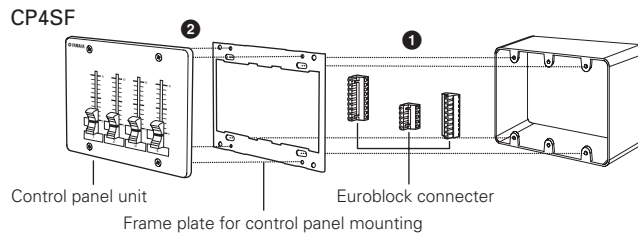

Thank you for choosing a Yamaha CP4SW/CP4SF/CP1SF Control Panel. Refer to the DME64N/24N Owner's Manual for details about these products.

*The illustrations in this document are for instructional purposes, and may appear somewhat different from the actual equipment.

For CP4SW/CP4SF/CP1SF installation refer to your Yamaha dealer, or the nearest Yamaha representative or authorized distributor listed in this document.

Package Contents (Please check before using)

- CP4SW/CP4SF/CP1SF Owner's Manual (this document)
- Control panel unit
- Frame plate for control panel mounting
- Euroblock connector
- CP4SW: 5P×1, 8P×1
- CP4SF: 5P×1, 8P×1, 9P×1
- CP1SF: 7P×1

Installation Procedure

Cable

Be sure to use shielded cable.

Do not tin (plate with solder) the exposed sections of the cable.

Bare cable ends to be connected to the Euroblock as shown in the diagram.

Single conductor. Twisted pair.

Shielded cable.

Cable lengths up to 100 meters can be used to connect to the DME64N/24N if CPEV cable with a conductor diameter of greater than 0.65 millimeters is used.

Euroblock Connection

NOTE A "minus" screwdriver with a blade width of about 3 millimeters is recommended.

1. 1 Loosen terminal screw.
2. 2 Insert cable.

1. 3 Securely tighten terminal screw. Screw the frame plate to the terminal box.

1. 4 Plug the Euroblock connector into the control panel.

1. 1 Screw the frame plate to the terminal box.

NOTE Terminal box not included. Use a standard (US-type) wall box: 1-gang with a depth of 44 millimeters or more for the CP4SW and CP1SF, 3-gang with a depth of 44 millimeters or more for the CP4SF.

- The screw heads should extend from the frame plate by no more than 3 millimeters.

1. 2 Screw the control panel to the frame plate.