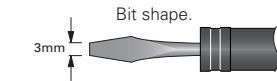

Euroblock Connection

NOTE A "minus" screwdriver with a blade width of about 3 millimeters is recommended.

1. 1 Loosen terminal screw.
2. 2 Insert cable.