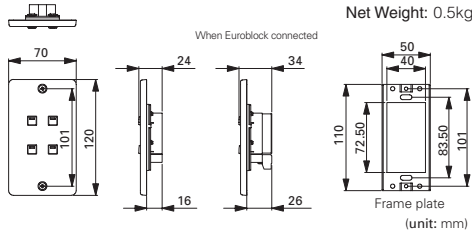

Specifications

CP4SW

Net Weight: 0.5kg

Connector Pin Assignments

8P	1	S1V	5P	1	L1I
	2	S1O		2	L2I
	3	S2V		3	L3I
	4	S2O		4	L4I
	5	S3V		5	LGND
	6	S3O			
	7	S4V			
	8	S4O