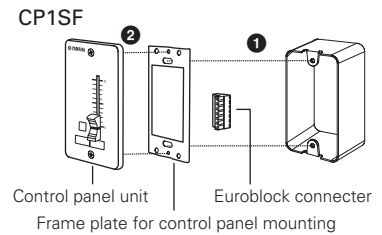

Thank you for choosing a Yamaha CP4SW/CP4SF/CP1SF Control Panel. Refer to the DME64N/24N Owner's Manual for details about these products.

*The illustrations in this document are for instructional purposes, and may appear somewhat different from the actual equipment.

For CP4SW/CP4SF/CP1SF installation refer to your Yamaha dealer, or the nearest Yamaha representative or authorized distributor listed in this document.

Package Contents (Please check before using)

- CP4SW/CP4SF/CP1SF Owner's Manual (this document)
- Control panel unit
- Frame plate for control panel mounting
- Euroblock connector
- CP4SW: 5P×1, 8P×1
- CP4SF: 5P×1, 8P×1, 9P×1
- CP1SF: 7P×1

Installation Procedure

Cable

Be sure to use shielded cable.

Do not tin (plate with solder) the exposed sections of the cable.

Bare cable ends to be connected to the Euroblock as shown in the diagram.

Single conductor. Twisted pair.

Shielded cable.

Cable lengths up to 100 meters can be used to connect to the DME64N/24N if CPEV cable with a conductor diameter of greater than 0.65 millimeters is used.

Euroblock Connection

NOTE A "minus" screwdriver with a blade width of about 3 millimeters is recommended.

1. 1 Loosen terminal screw.
2. 2 Insert cable.

1. 3 Securely tighten terminal screw. Screw the frame plate to the terminal box.

1. 4 Plug the Euroblock connector into the control panel.

1. 1 Screw the frame plate to the terminal box.

NOTE Terminal box not included. Use a standard (US-type) wall box: 1-gang with a depth of 44 millimeters or more for the CP4SW and CP1SF, 3-gang with a depth of 44 millimeters or more for the CP4SF.

- The screw heads should extend from the frame plate by no more than 3 millimeters.

1. 2 Screw the control panel to the frame plate.