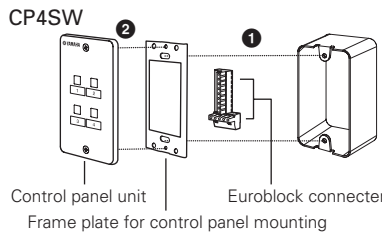

Thank you for choosing a Yamaha CP4SW/CP4SF/CP1SF Control Panel. Refer to the DME64N/24N Owner's Manual for details about these products.

*The illustrations in this document are for instructional purposes, and may appear somewhat different from the actual equipment.

For CP4SW/CP4SF/CP1SF installation refer to your Yamaha dealer, or the nearest Yamaha representative or authorized distributor listed in this document.

Package Contents (Please check before using)

- CP4SW/CP4SF/CP1SF Owner's Manual (this document)
- Control panel unit
- Frame plate for control panel mounting
- Euroblock connector
- CP4SW: 5P×1, 8P×1
- CP4SF: 5P×1, 8P×1, 9P×1
- CP1SF: 7P×1

Installation Procedure

Cable

Be sure to use shielded cable.

Do not tin (plate with solder) the exposed sections of the cable.

Bare cable ends to be connected to the Euroblock as shown in the diagram.

Single conductor. Twisted pair.

Shielded cable.

Cable lengths up to 100 meters can be used to connect to the DME64N/24N if CPEV cable with a conductor diameter of greater than 0.65 millimeters is used.

Euroblock Connection

NOTE A "minus" screwdriver with a blade width of about 3 millimeters is recommended.

1. 1 Loosen terminal screw.
2. 2 Insert cable.

1. 3 Securely tighten terminal screw. Screw the frame plate to the terminal box.

1. 4 Plug the Euroblock connector into the control panel.

1. 1 Screw the frame plate to the terminal box.

NOTE Terminal box not included. Use a standard (US-type) wall box: 1-gang with a depth of 44 millimeters or more for the CP4SW and CP1SF, 3-gang with a depth of 44 millimeters or more for the CP4SF.

- The screw heads should extend from the frame plate by no more than 3 millimeters.

1. 2 Screw the control panel to the frame plate.