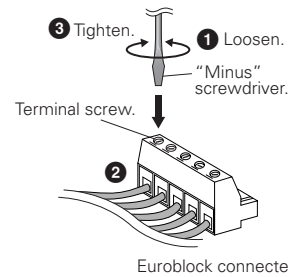

Thank you for choosing a Yamaha CP4SW/CP4SF/CP1SF Control Panel. Refer to the DME64N/24N Owner's Manual for details about these products.

*The illustrations in this document are for instructional purposes, and may appear somewhat different from the actual equipment.

For CP4SW/CP4SF/CP1SF installation refer to your Yamaha dealer, or the nearest Yamaha representative or authorized distributor listed in this document.

Package Contents (Please check before using)

- CP4SW/CP4SF/CP1SF Owner's Manual (this document)
- Control panel unit
- Frame plate for control panel mounting
- Euroblock connector
- CP4SW: 5P×1, 8P×1
- CP4SF: 5P×1, 8P×1, 9P×1
- CP1SF: 7P×1

Installation Procedure

Cable

Be sure to use shielded cable.

Do not tin (plate with solder) the exposed sections of the cable.

Bare cable ends to be connected to the Euroblock as shown in the diagram.

Single conductor. Twisted pair.

Shielded cable.

Cable lengths up to 100 meters can be used to connect to the DME64N/24N if CPEV cable with a conductor diameter of greater than 0.65 millimeters is used.

Euroblock Connection

NOTE A "minus" screwdriver with a blade width of about 3 millimeters is recommended.

1. 1 Loosen terminal screw.
2. 2 Insert cable.

1. 3 Securely tighten terminal screw. Screw the frame plate to the terminal box.

1. 4 Plug the Euroblock connector into the control panel.

1. 1 Screw the frame plate to the terminal box.

NOTE Terminal box not included. Use a standard (US-type) wall box: 1-gang with a depth of 44 millimeters or more for the CP4SW and CP1SF, 3-gang with a depth of 44 millimeters or more for the CP4SF.

- The screw heads should extend from the frame plate by no more than 3 millimeters.

1. 2 Screw the control panel to the frame plate.

NOTE Tighten the screws used to attach the control panel to the frame plate with a torque of less than 1.5 Nm.