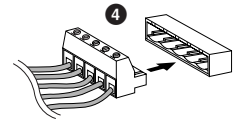

Thank you for choosing a Yamaha CP4SW/CP4SF/CP1SF Control Panel. Refer to the DME64N/24N Owner's Manual for details about these products.

*The illustrations in this document are for instructional purposes, and may appear somewhat different from the actual equipment.

For CP4SW/CP4SF/CP1SF installation refer to your Yamaha dealer, or the nearest Yamaha representative or authorized distributor listed in this document.

Package Contents (Please check before using)

- CP4SW/CP4SF/CP1SF Owner's Manual (this document)
- Control panel unit
- Frame plate for control panel mounting
- Euroblock connector
- CP4SW: 5P×1, 8P×1
- CP4SF: 5P×1, 8P×1, 9P×1
- CP1SF: 7P×1

Installation Procedure

Cable

Be sure to use shielded cable.

Do not tin (plate with solder) the exposed sections of the cable.

Bare cable ends to be connected to the Euroblock as shown in the diagram.

Single conductor. Twisted pair.

Shielded cable.

Cable lengths up to 100 meters can be used to connect to the DME64N/24N if CPEV cable with a conductor diameter of greater than 0.65 millimeters is used.

Euroblock Connection

NOTE A "minus" screwdriver with a blade width of about 3 millimeters is recommended.

1. 1 Loosen terminal screw.
2. 2 Insert cable.

1. 3 Securely tighten terminal screw. Screw the frame plate to the terminal box.

1. 4 Plug the Euroblock connector into the control panel.

1. 1 Screw the frame plate to the terminal box.

NOTE Terminal box not included. Use a standard (US-type) wall box: 1-gang with a depth of 44 millimeters or more for the CP4SW and CP1SF, 3-gang with a depth of 44 millimeters or more for the CP4SF.

- The screw heads should extend from the frame plate by no more than 3 millimeters.

1. 2 Screw the control panel to the frame plate.