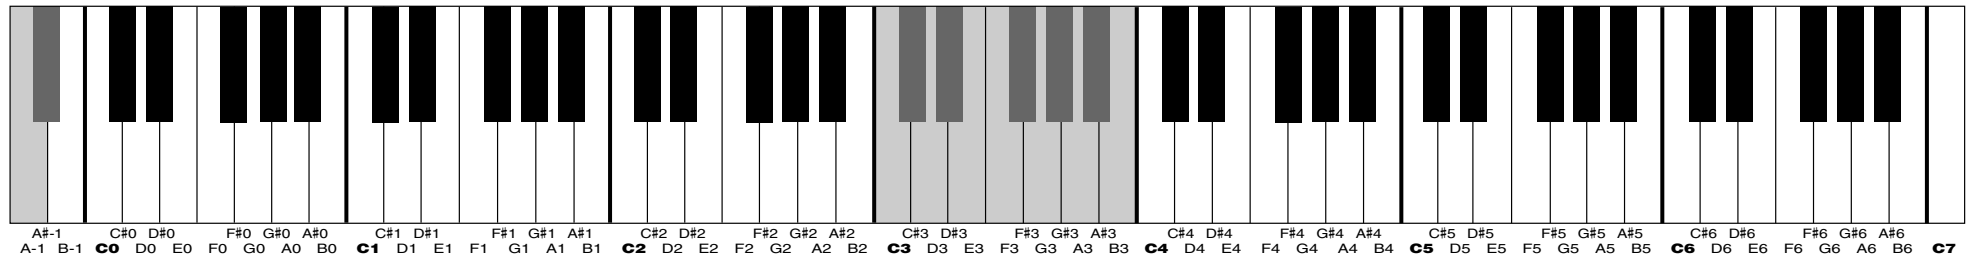

Quick Operation Guide

While holding down the highlighted leftmost keys shown below, press the other highlighted keys to set the various parameters.

Tune Up: in about 0.2Hz steps (Press any highlighted key)

Tune Down: in about 0.2Hz steps (Press any highlighted key)

Standard pitch : 440.0 Hz (Press any highlighted key)

MIDI Transmit Channel

Transpose

MIDI Receive Channel

Program Change

Local Control

Control Change