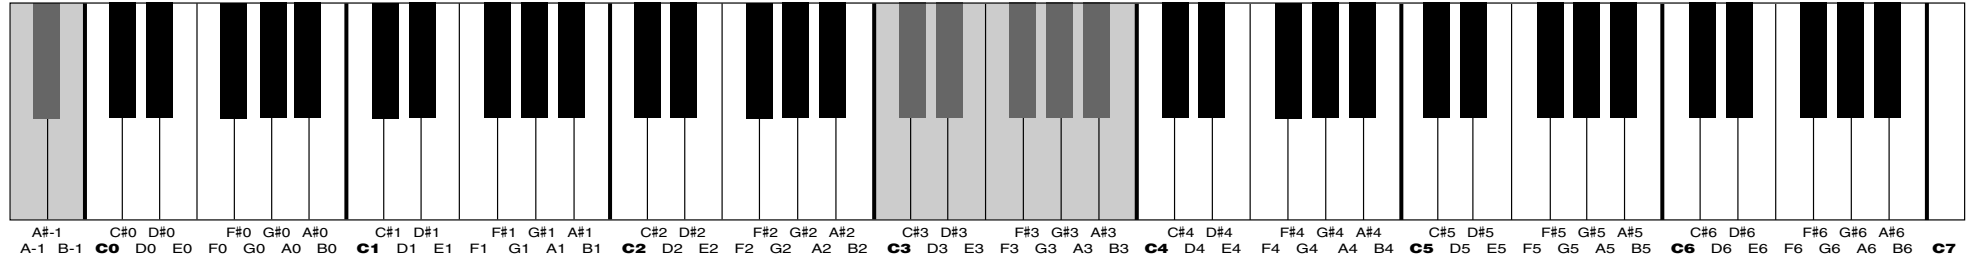

Quick Operation Guide

While holding down the highlighted leftmost keys shown below, press the other highlighted keys to set the various parameters.

Tune Up: in about 0.2Hz steps (Press any highlighted key)

Tune Down: in about 0.2Hz steps (Press any highlighted key)

Standard pitch : 440.0 Hz (Press any highlighted key)

MIDI Transmit Channel

Transpose

MIDI Receive Channel

Program Change

Local Control

Control Change