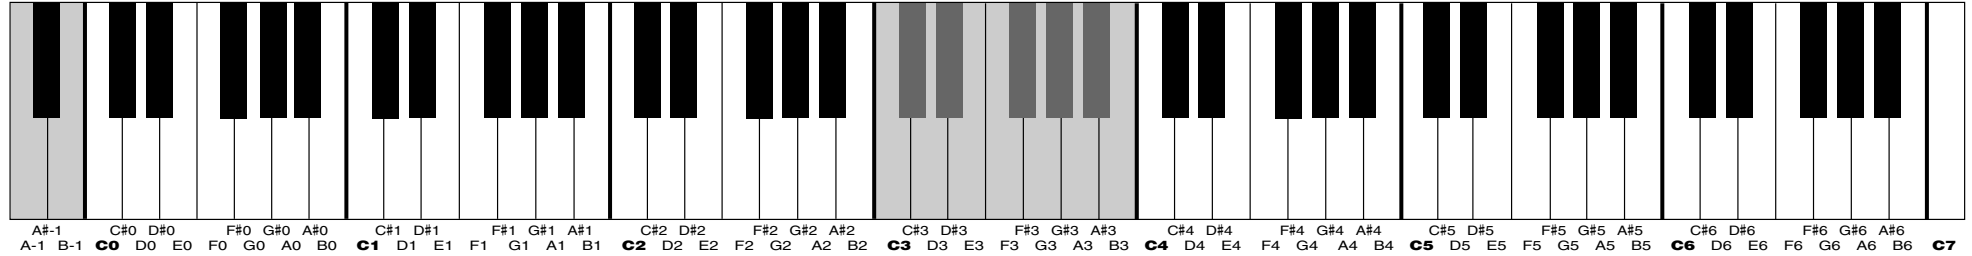

Quick Operation Guide

While holding down the highlighted leftmost keys shown below, press the other highlighted keys to set the various parameters.

Tune Up: in about 0.2Hz steps (Press any highlighted key)

Tune Down: in about 0.2Hz steps (Press any highlighted key)

Standard pitch : 440.0 Hz (Press any highlighted key)

MIDI Transmit Channel

Transpose

MIDI Receive Channel

Program Change

Local Control

Control Change